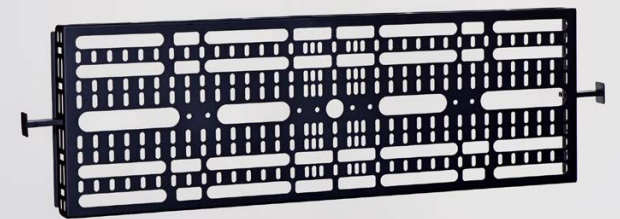

## Slide and lock

The Easystand fast-lock system enables tool-less assembly and guarantees robust connections

### **Only 4 main parts**

The Easystand system provides a solid frame and high-quality booth with just 4 main parts

Insert

Slide and lock

Push & click

## Accessories

Accessories and feet are easily attachable to the Easystand frame

Foot half

Foot full

Display panel

Shelf

Monitor bracket

—— Straight connector

—— Corner connector

Corner connector converted ——

—— Back to front connector

**Lighting options**