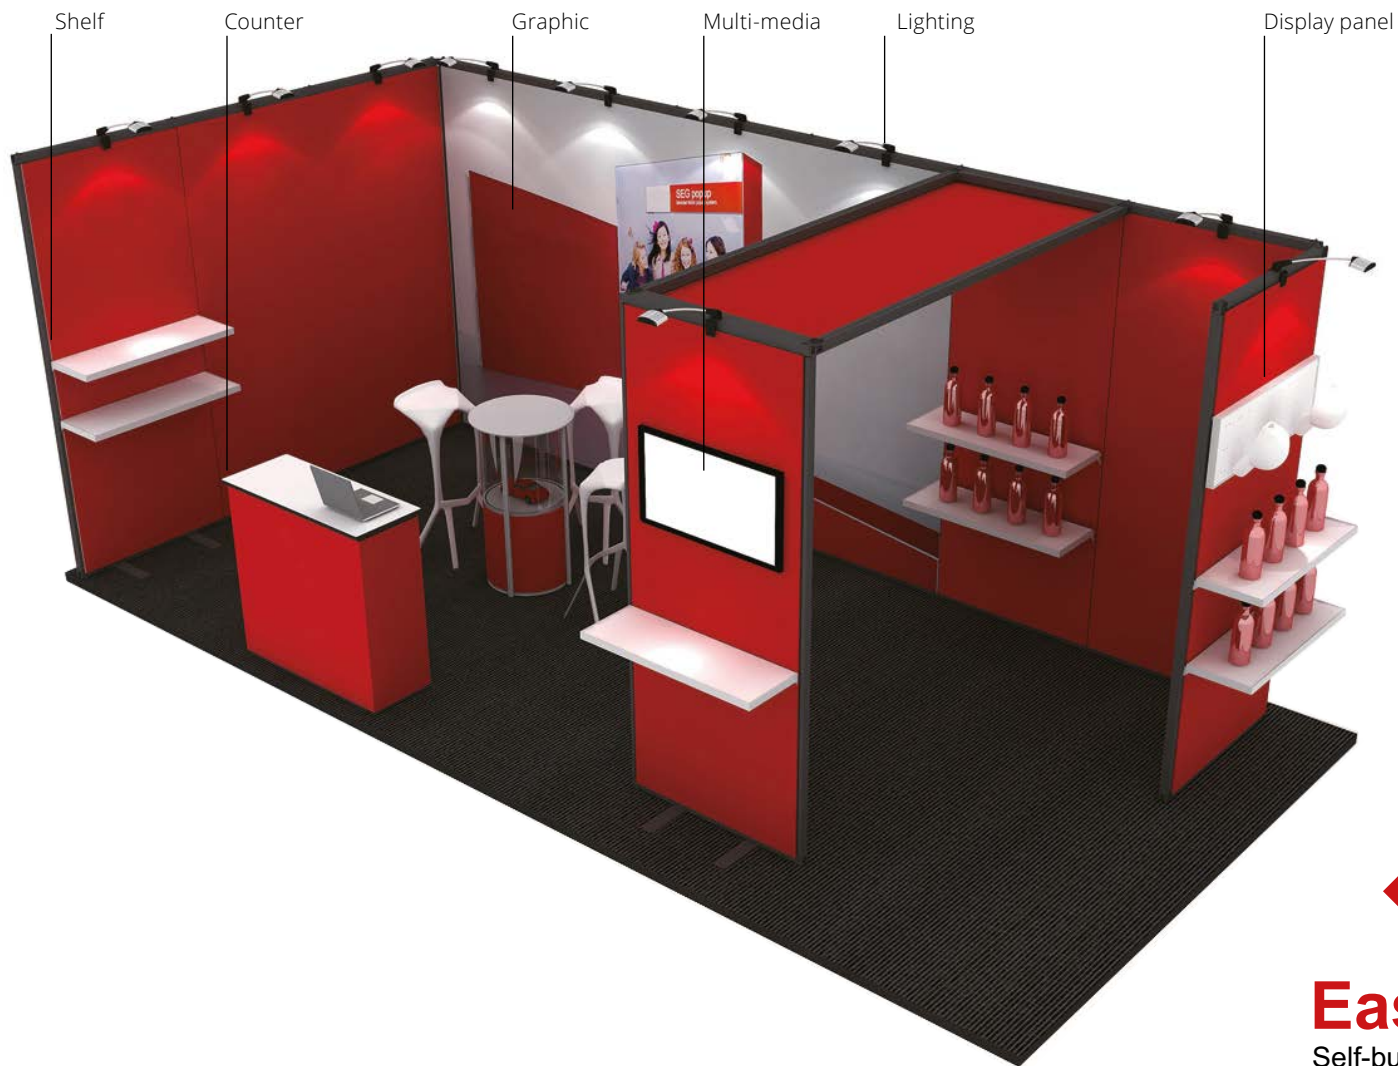

The simple, modular and tool-less exhibition solution

Easystand offers a comprehensive solution for your exhibitions and events, including all accessories, storage options, lighting and transport packaging.

Our patented system enables you to setup your booths and displays without the use of any tools, with subsequent easy transport to your next exhibition location.