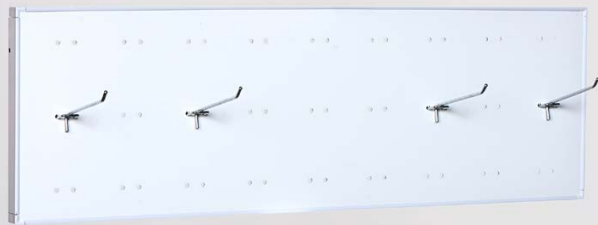

### **Only 4 main parts**

The Easystand system provides a solid frame and high-quality booth with just 4 main parts

Insert

Slide and lock

Push & click

## Accessories

Accessories and feet are easily attachable to the Easystand frame

Foot half

Foot full

Display panel

Shelf

Monitor bracket

—— Straight connector

—— Corner connector

Corner connector converted ——

—— Back to front connector

**Lighting options**