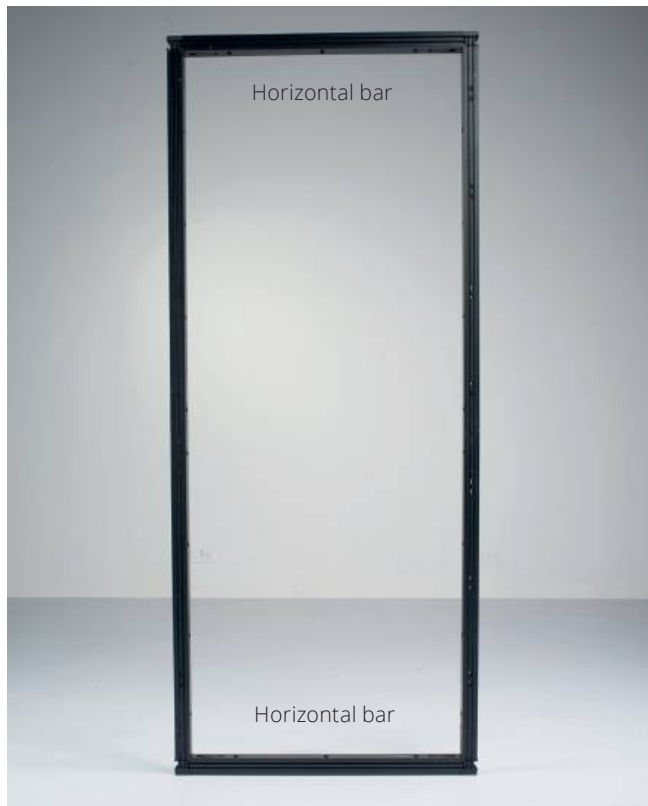

## Slide and lock

The Easystand fast-lock system enables tool-less assembly and guarantees robust connections

### **Only 4 main parts**

The Easystand system provides a solid frame and high-quality booth with just 4 main parts

Insert

Slide and lock

Push & click

## Accessories

Accessories and feet are easily attachable to the Easystand frame

Foot half

Foot full

Shelf

Display panel

Monitor bracket

—— Straight connector