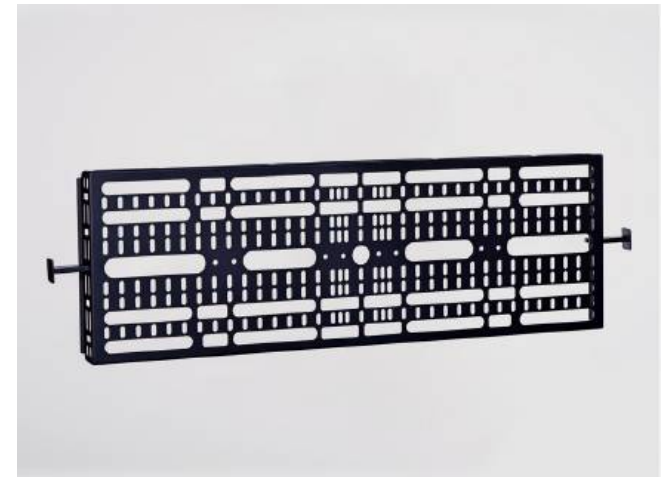

### **Only 4 main parts**

The Easystand system provides a solid frame and high-quality booth with just 4 main parts

Insert

Slide and lock

Push & click

## Accessories

Accessories and feet are easily attachable to the Easystand frame

Foot half

Foot full

Shelf

Display panel

Monitor bracket

—— Straight connector