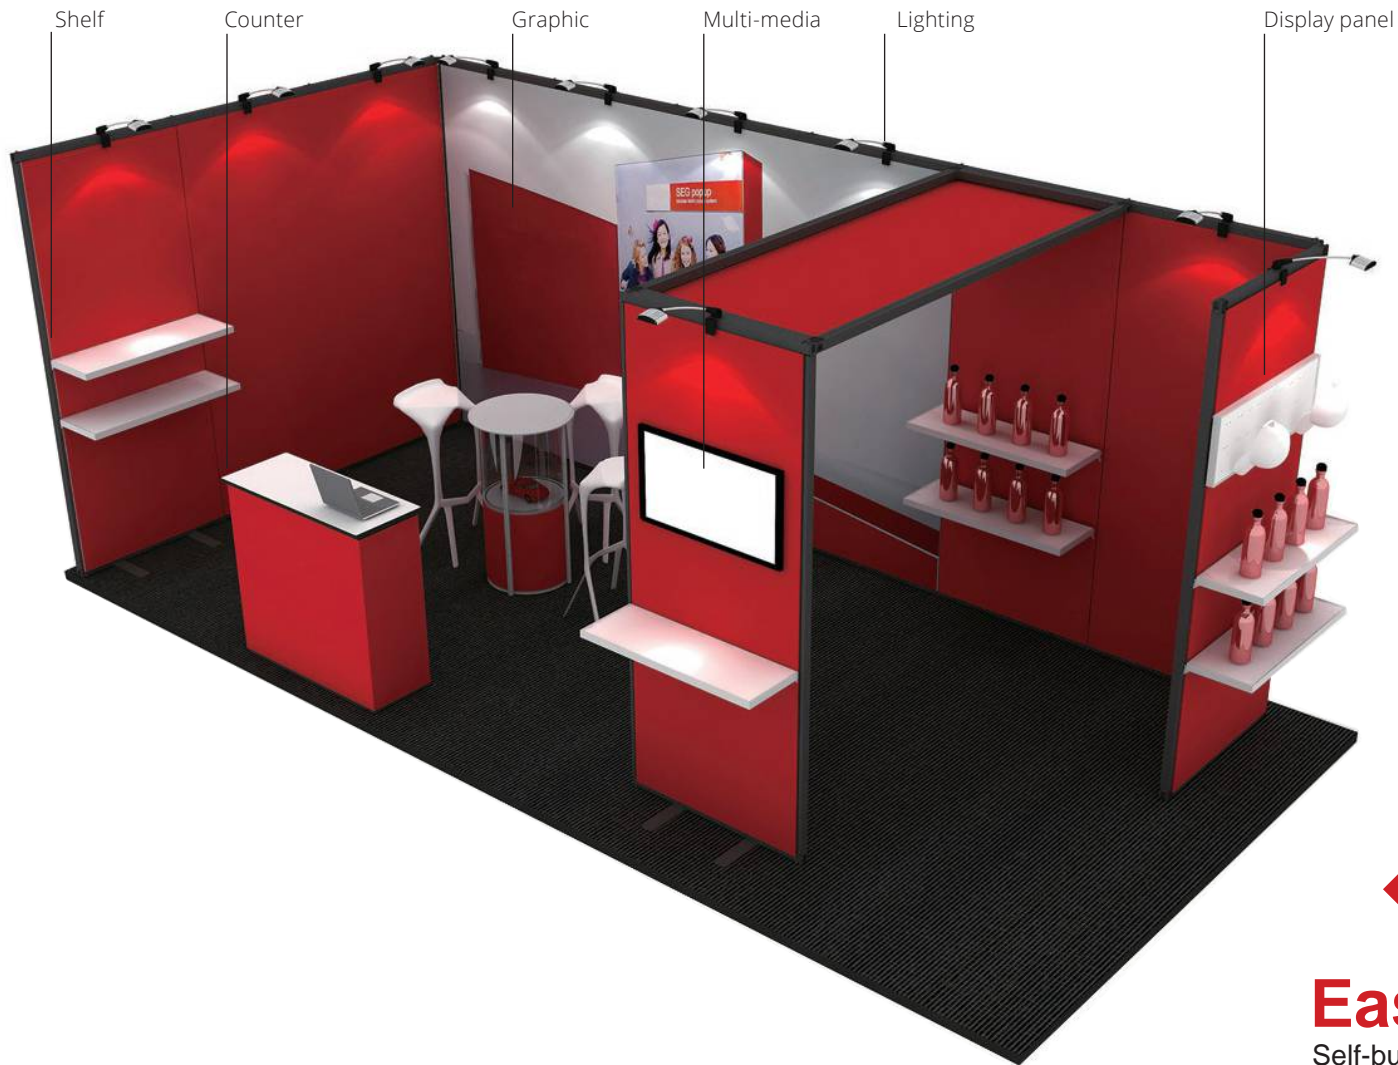

The simple, modular and tool-less exhibition solution

Easystand offers a comprehensive solution for your exhibitions and events, including all accessories, storage options, lighting and transport packaging.

Our patented system enables you to setup your booths and displays without the use of any tools, with subsequent easy transport to your next exhibition location.