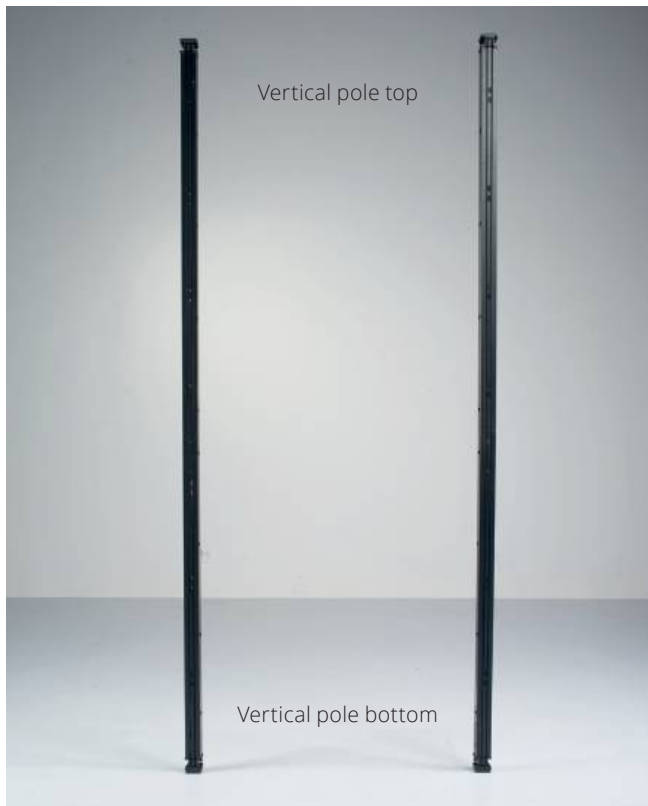

## Slide and lock

The Easystand fast-lock system enables tool-less assembly and guarantees robust connections

### **Only 4 main parts**

The Easystand system provides a solid frame and high-quality booth with just 4 main parts

Insert

Slide and lock

Push & click

## Accessories

Accessories and feet are easily attachable to the Easystand frame

Foot half

Foot full

Shelf

Display panel

Monitor bracket

—— Straight connector