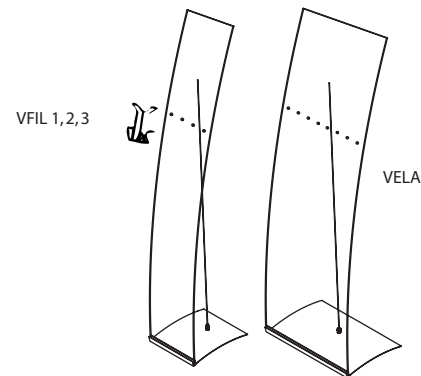

VELA Technical form & Price list

277,95 € UP

457,90 € UP

Description

presentation unit on single or double foot

Brand : Signarco®
 Designer : Stéphane Geslin
 Made in France

Individually boxed
 Double-flap resilience

Materials : 2 mm steel		VELA SIGNARCO® Range		
Finishings: High-resistance industrial epoxy paint				
Standard colours		Weight	Contents	UP en €
grey 9006 (alu)				
	VELA-PLEX1 crystal clear acrylic presentation unit on single foot supplied with A4 poster frame (240 x 1500 mm)	4 kg		175,00
	VELA-PLEX2 crystal clear acrylic presentation unit on double foot supplied with A3 poster frame (480 x 1500 mm)	8 kg		319,00
	VELA-SAT1 Satin-finish presentation unit on single foot supplied with A4 poster frame (240 x 1500 mm)	4 kg		269,00
	VELA-SAT2 Satin-finish presentation unit on double foot supplied with A3 poster frame (480 x 1500 mm)	8 kg		495,00
	VELA-HET1 Beech presentation unit on single foot supplied with A4 poster frame (240 x 1500 mm)	3 kg		246,00
	VELA-HET2 Beech presentation unit on double foot supplied with A3 poster frame (480 x 1500 mm)	6 kg		440,00
Accessories				
	VELA-A4 Additional A4 poster frame			14,50
	VELA-A3 Additional A3 poster frame			28,00
	VFIL1 Wire tray for A4 size document (width 230 mm ; depth 35 mm)	0,08 kg	1 ou 2	8,95
	VFIL2 Wire tray for A5 size document (width 154 mm ; depth 35 mm)	0,062 kg	1 ou 2	8,50
	VFIL3 Wire tray for 1/3 A4 size document (width 108 mm ; depth 35 mm)	0,054 kg	2 ou 4	8,25