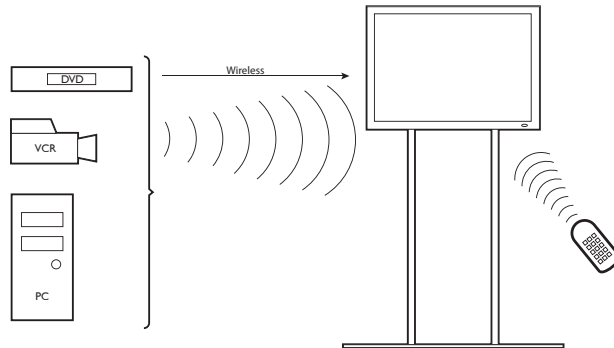

# PLASMA Technical form & Price list

Options: shelf

## Description

Plasma screen terminal

Brand : Makina®  
 Designer : Stéphane Geslin  
 Made in France

Individually boxed

Possibility of connecting your PC, DVD player, video recorder etc. to the screen without cables and remotely controlling the apparatus (hidden under a counter or in another room) with the remote provided.

Materials : Anodized aluminium Epoxy coated steel							PLASMA		
Colours Sanded grey I50				Weight	Contents	UP en €			
		One-size plasma screen mounting		31 kg		655,00			
				PL01					
		Plasma screen mounting With adjustable height shelf unit		34,1 kg		758,00			
				PL02					
Accessories									
		Adjustable height shelf unit		3,1 kg		98,00			
				ETAGERE					

- Perfectly stable thanks to the broad base
- Adapts to most plasma screens
- Maximum load (including screen): 70 kg