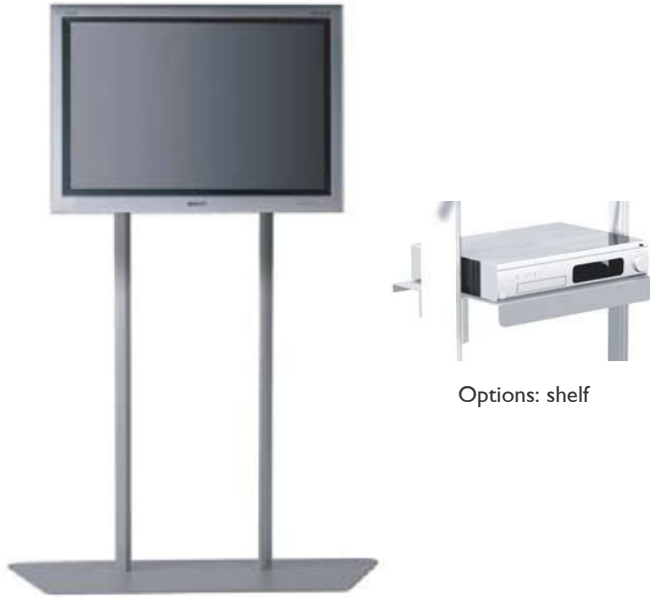

# PLASMA Technical form & Price list

Options: shelf

## Description

Plasma screen terminal

Brand : Makina®  
 Designer : Stéphane Geslin  
 Made in France

Individually boxed

Possibility of connecting your PC, DVD player, video recorder etc. to the screen without cables and remotely controlling the apparatus (hidden under a counter or in another room) with the remote provided.

Materials : Anodized aluminium Epoxy coated steel							PLASMA		
Colours Sanded grey I50				Weight	Contents	UP en €			
		One-size plasma screen mounting		31 kg		655,00			
				PL01					
		Plasma screen mounting With adjustable height shelf unit		34,1 kg		758,00			
				PL02					
Accessories									
		Adjustable height shelf unit		3,1 kg		98,00			
				ETAGERE					

- Perfectly stable thanks to the broad base
- Adapts to most plasma screens
- Maximum load (including screen): 70 kg