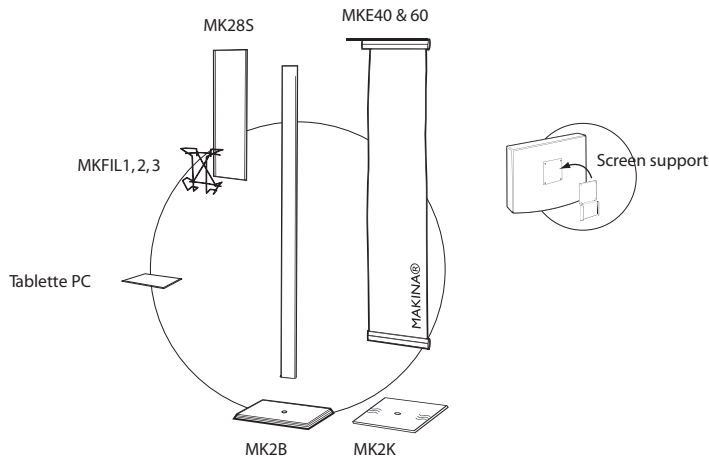

i Unit price, printing not including

MAKINA Technical form & Price list

MULTIMEDIA

478 € UP
 (excluding print)
BC

Description

Customisable display unit with trays, kakemono...

Brand : Makina®
 Designer : Stéphane Geslin

Individually boxed
 Double-flap resilience

i Colours to order and customisation for orders over 50

Materials : Anodized aluminium		MAKINA® UNIVERSEL Range		
Standard colours		Weight	Contents	UP en €
grey				
	Steel stand (length 490 mm ; width 400 mm) + aluminium mast (height: 1950 mm)	10,40 kg		215,00
	Wood stand (length 450 mm ; width 350 mm) + aluminium mast (height: 1950 mm)	6,00 kg		205,00
	Wall fixing element + Aluminium mast	4,00 kg		180,00
	Flat screen mounting for Vesa kit 75 ou 100 mm	0,30 kg		55,00
	Side kakemono display : Print format: 400 x 1750 mm Print format: 600 x 1750 mm Front kakemono display Print format: 900 x 1750 mm Print format: 1200 x 1750 mm	0,8 kg 0,9 kg 1,6 kg 1,8 kg		50,00 65,00 113,00 135,00
	Front display fixing element	0,036 kg		16,00
	Vertical panel 230 mm x 900 mm (This requires 2 MKL42 or MK43 fixings) Vertical panel 230 mm x 300 mm (This requires 1 MKL42 or MK43 fixings)	1,60 kg 0,53 kg		55,00 26,00
	Wire tray for A4 size document (Width 225 mm ; Depth 50 mm) Wire tray for A5 size document (Width 155 mm ; Depth 50 mm) Wire tray for 1/3 A4 size document (Width 110 mm ; Depth 50 mm)	0,08 kg 0,07 kg 0,06 kg		12,00 11,00 15,00
	Makina tray for laptop PC (400 x 400 mm)	2,8 kg		130,00